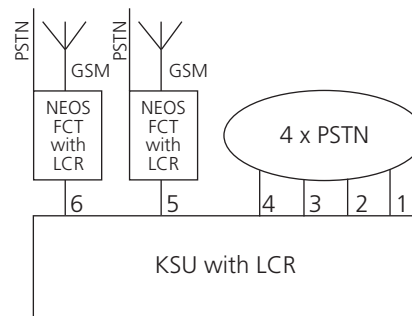

# Aristel fixed cellular terminals and call diverter options

## Aristel double LCR fixed cellular terminal - Neos 3000A

### Normal LCR / FCT setup

- Standard FCT's use CO ports inefficiently
- Example above shows a 6 line KSU reduces to 4 lines for PSTN calls
- The alternative is to add a costly trunk card to maintain existing 6 PSTN plus 2 FCT trunks

### Aristel NEOS 3000A FCT setup

- Using NEOS 3000A 6 PSTN lines can still be maintained as well as 2 cellular trunks
- Using DOUBLE LCR you LCR both the NEOS & KSU
- PSTN line access order is 1-6 and FCT access is 5 and 6
- Flexibility and line efficiency is maintained