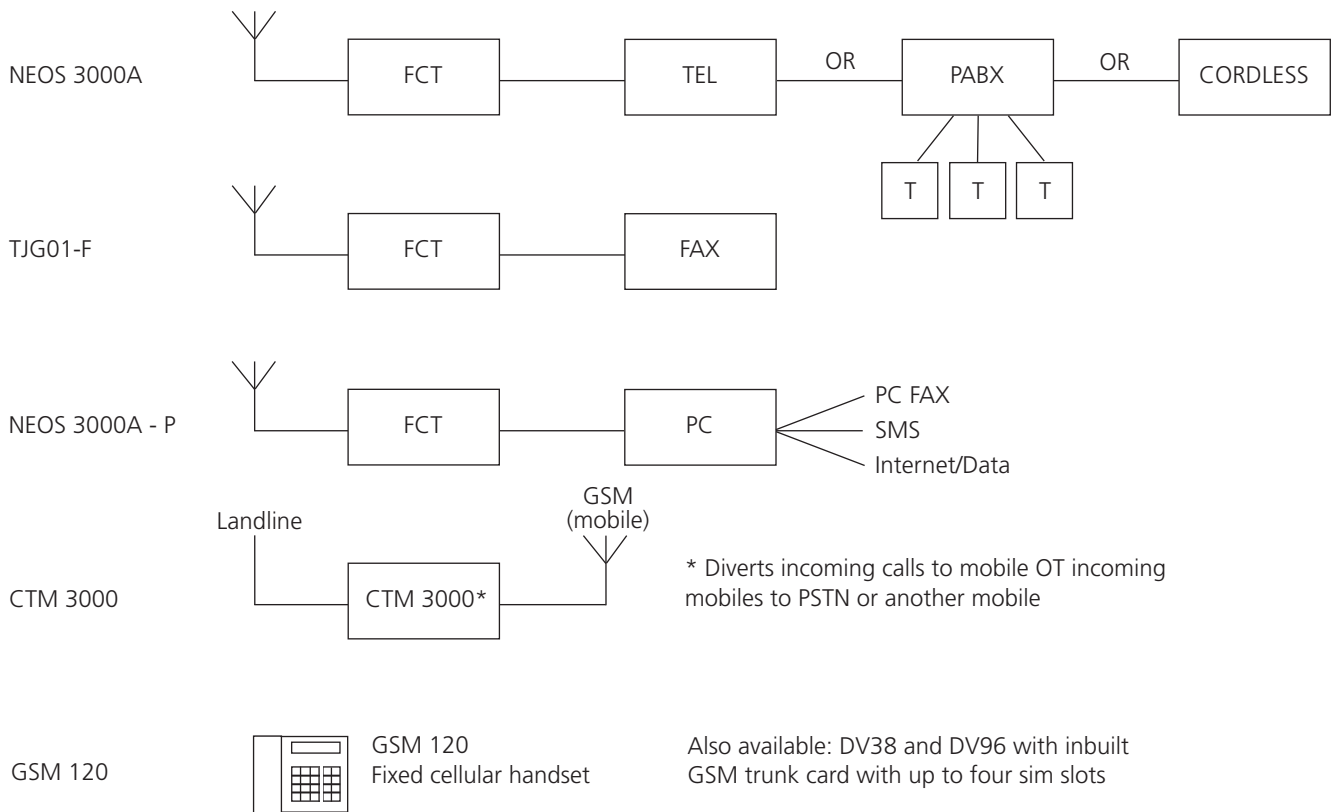

# The ultimate gsm gateway.

The NEOS GSM Gateway  
(fixed cellular terminal) from Aristel is the  
simple solution to slashing call costs.

Neos offers 50 inbuilt programmable LCR codes. Using low-cost call plans, Neos routes calls either as mobile via a sim card or via landline, whichever is the cheaper option.

## Aristel double LCR fixed cellular terminal - Neos 3000A

### Normal LCR / FCT setup

- Standard FCT's use CO ports inefficiently
- Example above shows a 6 line KSU reduces to 4 lines for PSTN calls
- The alternative is to add a costly trunk card to maintain existing 6 PSTN plus 2 FCT trunks

### Aristel NEOS 3000A FCT setup

- Using NEOS 3000A 6 PSTN lines can still be maintained as well as 2 cellular trunks
- Using DOUBLE LCR you LCR both the NEOS & KSU
- PSTN line access order is 1-6 and FCT access is 5 and 6
- Flexibility and line efficiency is maintained