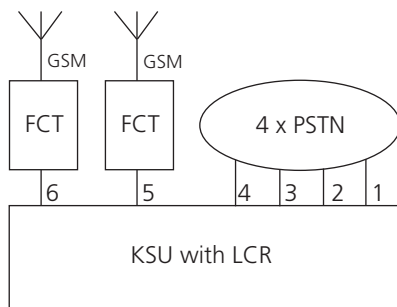

# Aristel fixed cellular terminals and call diverter options

## Aristel double LCR fixed cellular terminal - Neos 3000A

### Normal LCR / FCT setup

- Standard FCT's use CO ports inefficiently
- Example above shows a 6 line KSU reduces to 4 lines for PSTN calls
- The alternative is to add a costly trunk card to maintain existing 6 PSTN plus 2 FCT trunks

### Aristel NEOS 3000A FCT setup

- Using NEOS 3000A 6 PSTN lines can still be maintained as well as 2 cellular trunks
- Using DOUBLE LCR you LCR both the NEOS & KSU
- PSTN line access order is 1-6 and FCT access is 5 and 6
- Flexibility and line efficiency is maintained