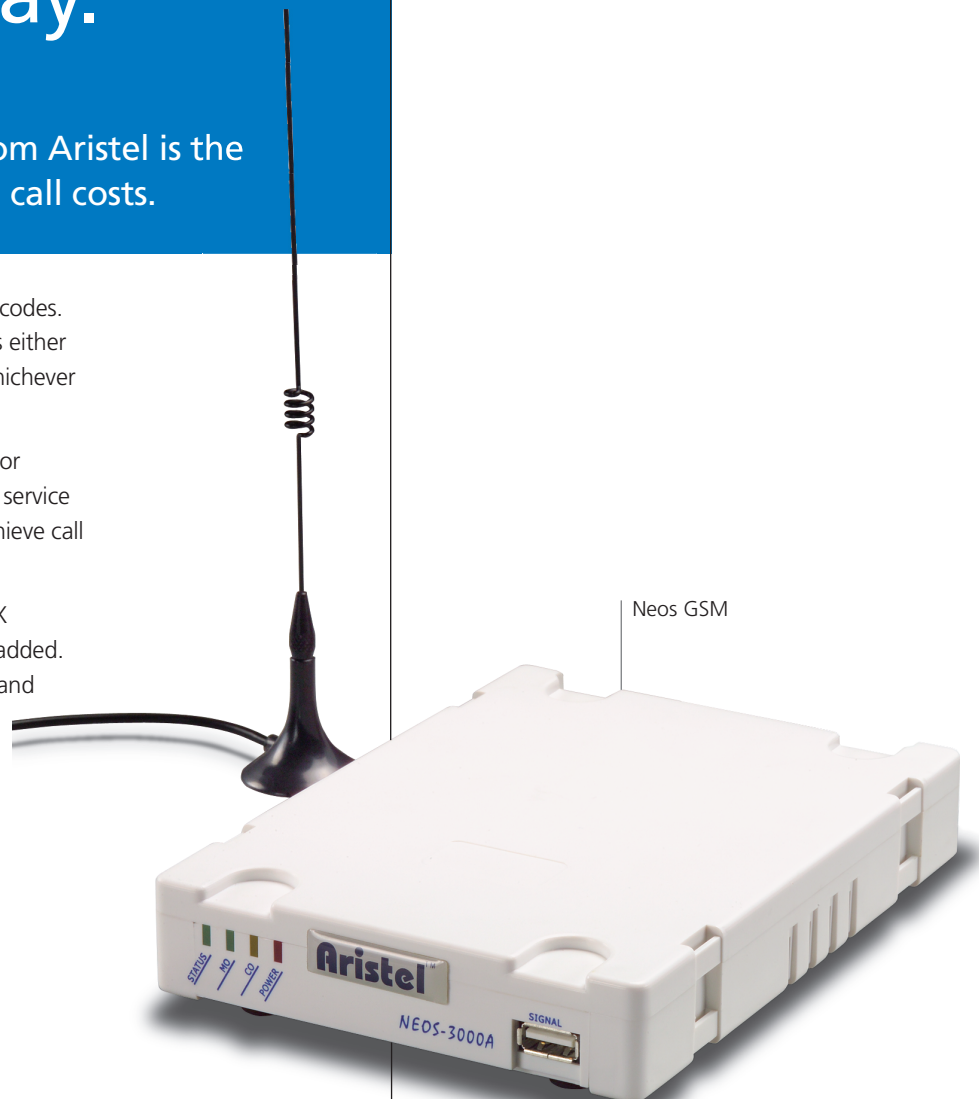

# The ultimate gsm gateway.

The NEOS GSM Gateway  
(fixed cellular terminal) from Aristel is the  
simple solution to slashing call costs.

Neos offers 50 inbuilt programmable LCR codes. Using low-cost call plans, Neos routes calls either as mobile via a sim card or via landline, whichever is the cheaper option.

Enjoy free calls to mobiles from a landline or discount longdistance calls, depending on service provider selected. Neos can realistically achieve call cost savings of up to 70%.

Neos installs in minutes with PSTN or PABX systems, and any number of units can be added. Neos also provides line reversal, call timer and hotline feature.

# Aristel fixed cellular terminals and call diverter options

## Aristel double LCR fixed cellular terminal - Neos 3000A